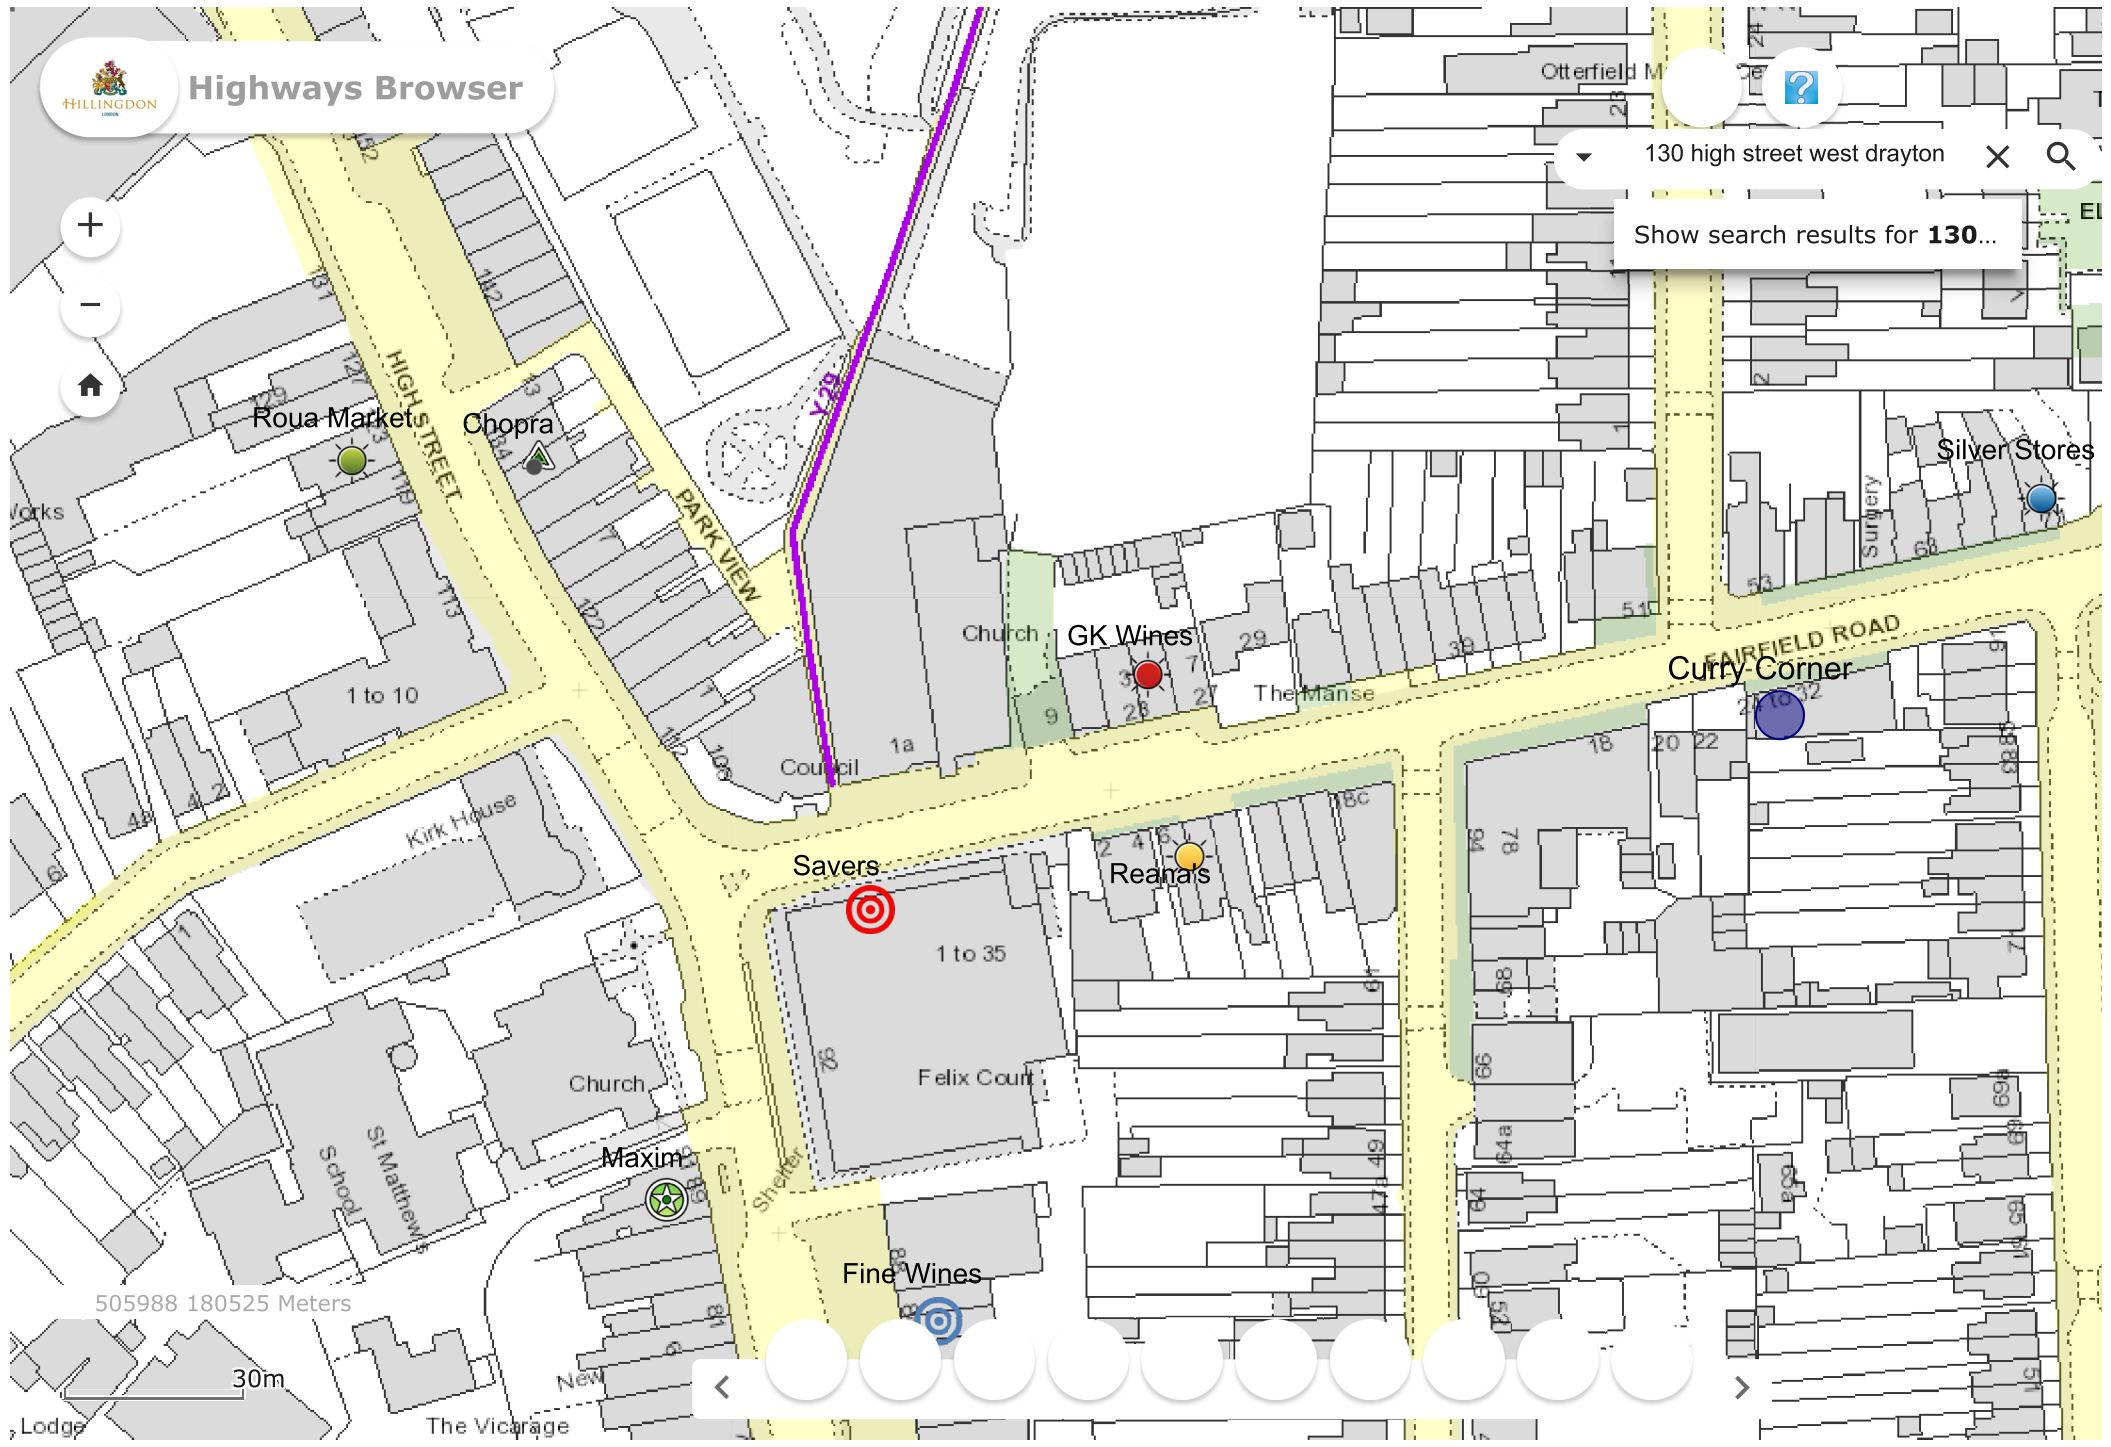

Highways Browser

130 high street west drayton X Q

Show search results for **130**...

505988 180525 Meters

30m